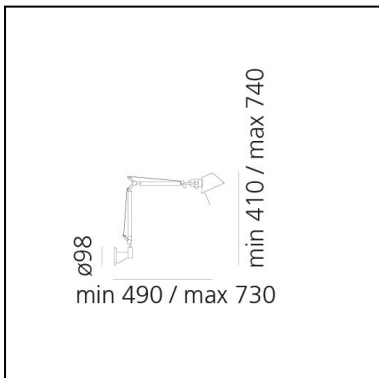

Tolomeo Micro Wall LED 3000K - Body Lamp

Michele De Lucchi
Giancarlo Fassina

LUMINAIRE

- Transformer availability: **Electronic dimmable - Included**
- Watt: **7W**
- Voltage: **24V**
- Delivered lumen output: **648lm**
- CCT: **3000K**
- Efficiency: **71%**
- Efficacy: **92.60lm/W**
- CRI: **90**
- Dimmer Typology: **Microswitch Dimmer**

FEATURES

- Product Code: **A010300**
- Colour: **Aluminium**
- Installation: **Wall**
- Material: **Aluminium**
- Series: **Design Collection**
- design by: **Michele De Lucchi, Giancarlo Fassina**

DIMENSIONS

- Length: **490 mm**
- Height: **410 mm**
- Max Extension Height: **740 mm**
- Max Extension Length: **730 mm**
- Glow Wire Test: **750°**

SOURCES INCLUDED

- Category: **Led**
- Number: **1**
- Watt: **4,8W**
- Color temperature (K): **3000K**
- CRI: **90**